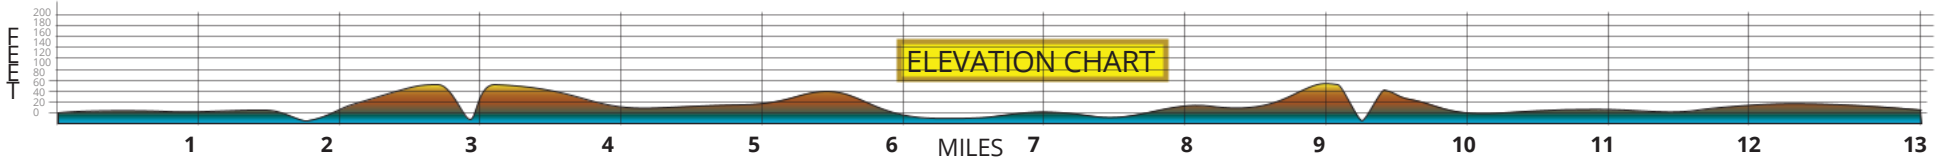

A ATHLETIC
BREWING CO.[®]
FAIRFIELD
HALF MARATHON & 5K

FAIRFIELD HALF MARATHON
13.1 Miles (21.0975K)
Fairfield, CT

Fairfield
UNIVERSITY